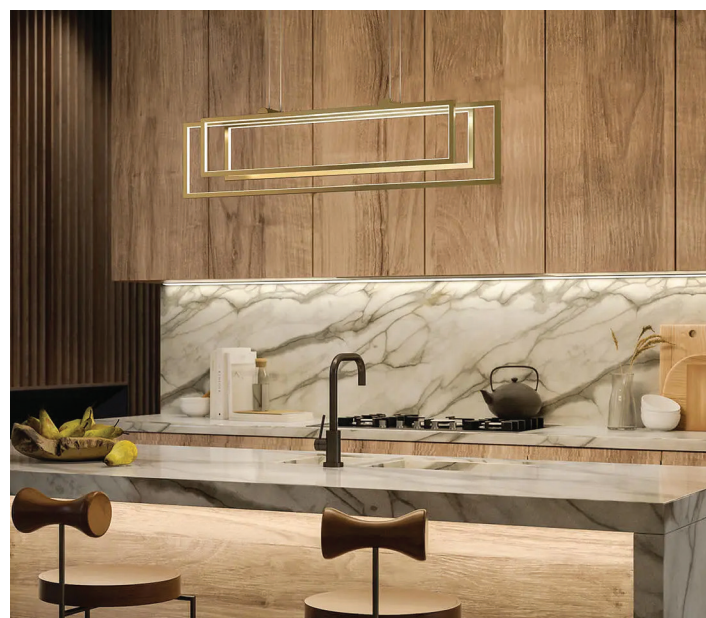

Top Three Trends:

1. Modern, minimalistic lighting creates a soft ambience. Visit Dial Electric to explore sleek, sophisticated styles, including the Kichler True ceiling fan.

2. Midcentury pieces remain popular with local homeowners. The Kichler Armstrong chandelier is a bold, customizable option for this aesthetic.

3. Smart outdoor lighting is trending. The WAC Lighting Colorscaping System, with tunable white and full-color illumination, elevates exterior spaces.

Top Three Products:

1. The champagne-gold Kichler Jestin chandelier, a geometric marvel inspired by the Bauhaus design movement, emits bright ambient lighting.

2. A customer favorite, the Modern Forms Wynd ceiling fan is a weather-resistant option with smart features, ideal for indoor-outdoor use.

3. Make a statement with the WAC Divergence chandelier. This sculptural pendant features a beautifully woven pattern for a unique design focal point.